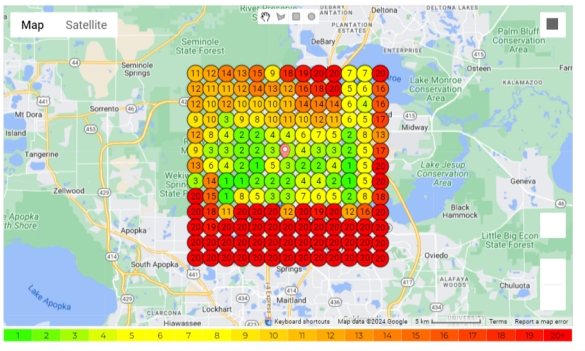

Heat Map Details

Business Name	Emulous Media Inc
Date Created	May 12 2024, 08:35 4 seconds ago
Keywords	Local SEO services
Status	Completed
Data Source	SAB
Center	28.7542, -81.3666
Grid	13x13
Between Points	1 mi
Zoom Level	14
Average	20

New Rerun Heat Map Save

Emulous Media Inc

Show Competitors list...

Recent Searches

Advanced Search Previous 1 2 3 4 5 ... 8 Next

Filters Applied:

Details Averages

Show entries Search:

Company Names	Miles	Top 20	Top 3	Top 3 Position	Market Share	Average	Average Position	North West	North East	South West	South East	Action
Emulous Media Inc	0 mi	118/69	18.34%	3	58.48%	11.85	3	8.21	9.87	15.08	14.26	
Relentless Media 5.0 ★★★★★ (16)	165 mi	96/69	31.56%	1	100.00%	11.97	4	3	9.04	17.83	18.02	
B SQUARED 134 Savannah Park Loop Office 5.0 ★★★★★ (15)	6 mi	150/69	22.49%	2	71.72%	9.73	1	12.76	13.73	8.31	4.11	
Emulous Media Inc 1325 S International Pkwy STE 2 5.0 ★★★★★ (15)	0 mi	118/69	18.34%	3	58.48%	11.85	3	8.21	9.87	15.08	14.26	
Artisan Internet Marketing 110 W 1st St #234, Sanford, FL 3 5.0 ★★★★★ (9)	7 mi	91/69	16.57%	4	52.84%	13.52	8	12.33	4.56	20	17.2	
Flood Digital 5.0 ★★★★★ (33)	2871 mi	91/69	15.38%	5	49.04%	13.46	6	4.62	14.84	14.78	19.59	
Innate Horizons 5.0 ★★★★★ (11)	219 mi	48/69	13.02%	6	41.52%	15.89	16	10.19	13.38	20	20	
Jumpem 185 Wekiva Springs Rd Suite 21 5.0 ★★★★★ (6)	5 mi	71/69	12.43%	7	39.64%	14.89	10	19.24	19.73	4.44	16.17	
One Source X 4.7 ★★★★★ (74)	2871 mi	98/69	11.24%	8	35.84%	12.94	5	8.21	10.24	17.94	15.35	
Next Horizon 915 W 1st St, Sanford, FL 32771 4.8 ★★★★★ (12)	7 mi	37/69	10.65%	9	33.96%	16.79	19	17.57	10.18	20	19.39	
Web Daytona, LLC 801 International Pkwy Suite 5C 5.0 ★★★★★ (2)	2 mi	91/69	10.65%	9	33.96%	14.34	9	11.62	10.33	17.5	17.91	
U-Reach Connect 5.0 ★★★★★ (66)	3 mi	58/69	10.06%	10	32.08%	15.86	15	11.86	11.58	20	20	
Cindoro Digital Marketing 5.0 ★★★★★ (7)	26 mi	82/69	9.47%	11	30.20%	15.40	12	17.64	18.96	12.94	12.07	
Brands That Last 524 Springcreek Dr, Longwood 5.0 ★★★★★ (35)	6 mi	18/69	8.88%	12	28.32%	17.98	28	20	20	11.94	20	
Lake Mary SEO 5.0 ★★★★★ (1)	2 mi	65/69	8.88%	12	28.32%	15.58	13	15.26	11.64	17.78	17.65	
Get The Clicks 37 N Orange Ave UNIT 420, Orli 4.8 ★★★★★ (100)	15 mi	118/69	8.88%	12	28.32%	13.52	7	9.05	17.76	13.25	14	
Clarity Creative Group 925 W State Rd 434 #102, Wint 5.0 ★★★★★ (36)	5 mi	21/69	8.28%	13	26.40%	18.18	33	20	20	20	12.74	
My Maps Media 4.3 ★★★★★ (20)	2871 mi	73/69	7.10%	14	22.64%	16.21	17	19.6	19.13	16.75	9.37	
On Target Digital Marketing 5.0 ★★★★★ (29)	2871 mi	69/69	6.51%	15	20.76%	15.02	11	16.69	19.09	9.03	15.26	
The Aspire Group 411 W 1st St Unit #243, Sanford, 5.0 ★★★★★ (9)	7 mi	40/69	5.92%	16	18.88%	17.28	20	19.64	9.6	20	19.89	
Leads Factory Local SEO Online 6965 Piazza Grande Ave STE 30 5.0 ★★★★★ (24)	18 mi	125/69	5.92%	16	18.88%	11.84	2	7.88	15.04	11.06	13.37	

Showing 1 to 20 of 149 entries

Previous 1 2 3 4 5 ... 8 Next